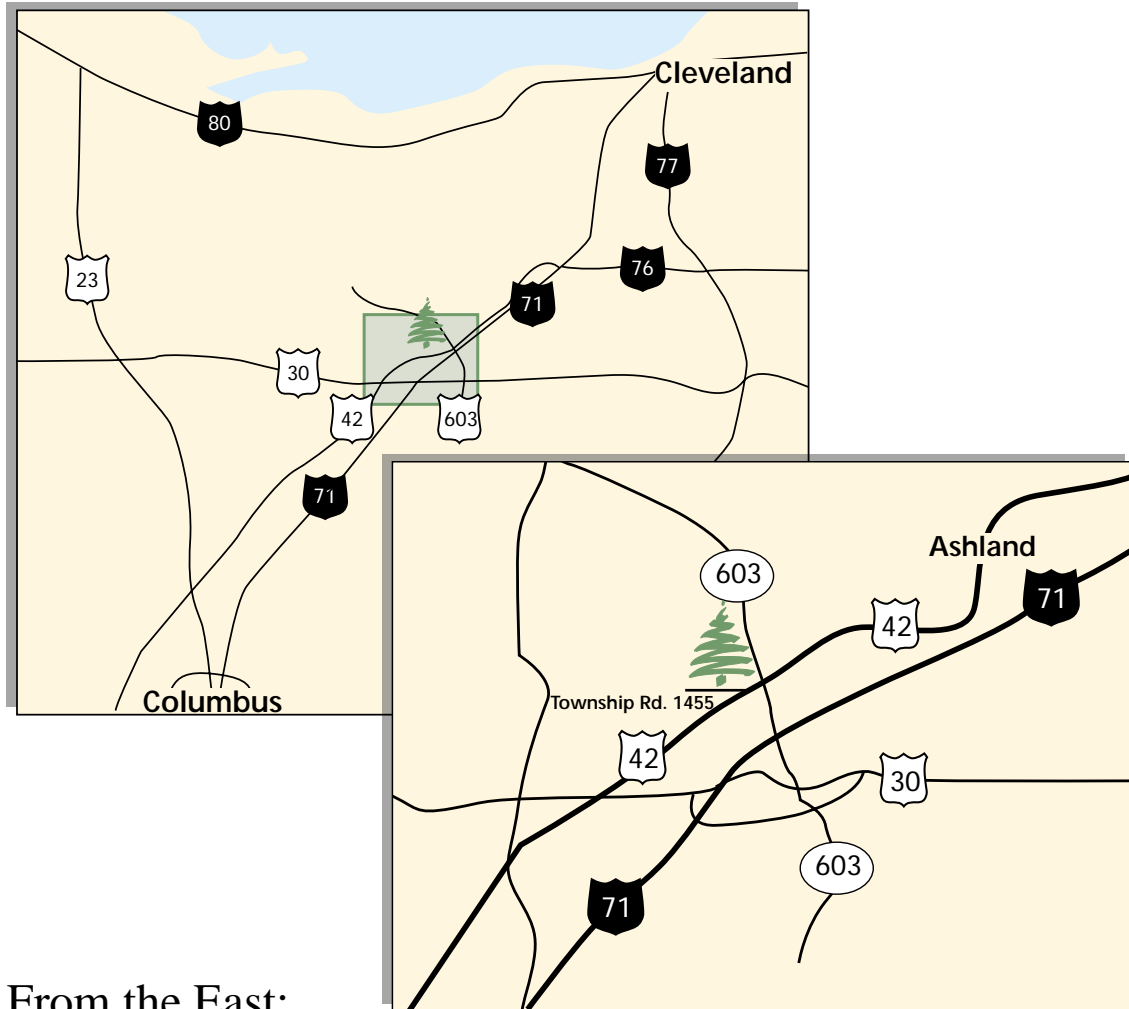

Sugargrove Tree Farm

Sugargrove Tree Farm
1619 Township Road 1455
Ashland OH 44805

(419) 282-5151

From the East:

Travel west on State Route 30 and turn north (right) on State Route 603.

Travel north on State Route 603 for approximately 3 miles and turn southwest (left) on State Route 42.

Travel southwest on State Route 42 for approximately 1/4 mile and turn west (right) on Township Road 1455. (Look for our sign at this intersection).

Travel for approximately 1 mile on Township Road 1455 to Sugargrove Tree Farm.