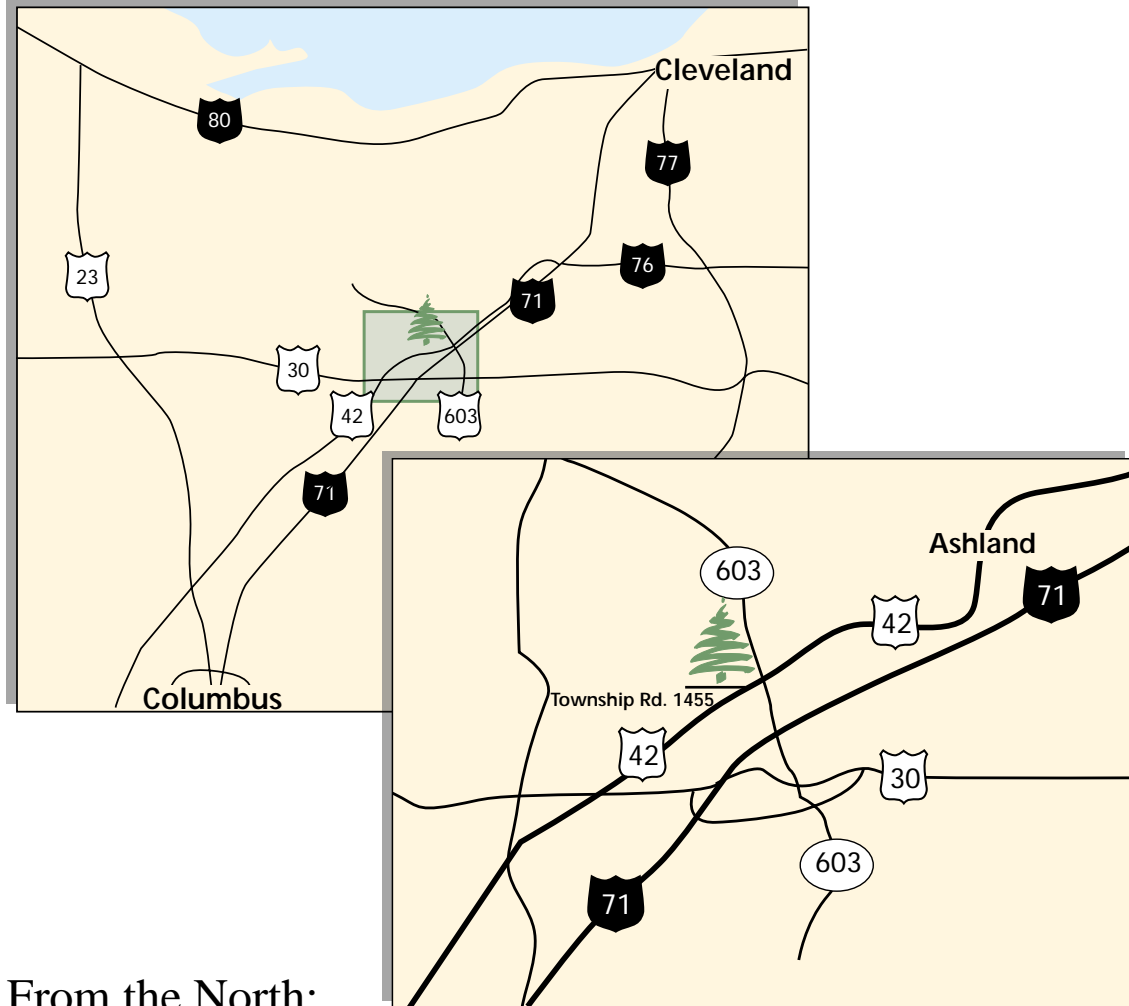

# Sugargrove Tree Farm

Sugargrove Tree Farm  
1619 Township Road 1455  
Ashland OH 44805

(419) 282-5151

## From the North:

Travel south on I-71 and get off at exit 176, (Crider Road) and turn west, (left) on Crider Road.

Travel west on Crider Road for approximately 1/4 mile and turn north (right) on Bowen Road.

Travel north on Bowen Road approximately 1 3/4 miles and turn northeast, (right) on State Route 42.

Travel northeast on State Route 42 for approximately 1 1/2 miles and turn west (left) on Township Road 1455. (Look for our sign at this intersection).

Travel for approximately 1 mile on Township Road 1455 to Sugargrove Tree Farm.