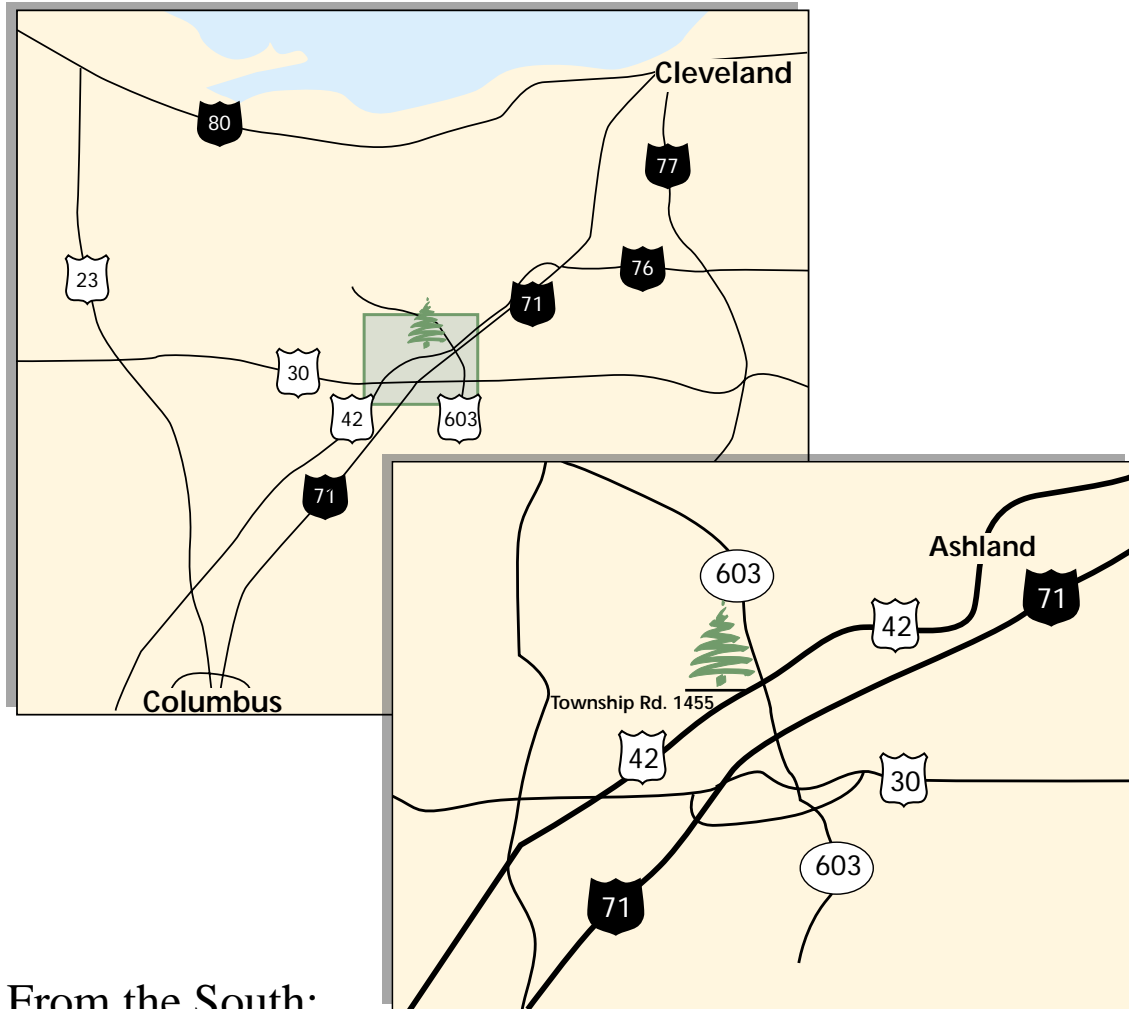

Sugargrove Tree Farm

Sugargrove Tree Farm
1619 Township Road 1455
Ashland OH 44805

(419) 282-5151

From the South:

Travel north on I-71 and get off at exit 176, (State Route 30) and take the ramp onto eastbound Route 30 (Toward Wooster).

Travel east on State Route 30 for approximately 1 3/4 miles and turn north (left) on State Route 603.

Travel north on State Route 603 for approximately 3 miles and turn southwest (left) on State Route 42.

Travel southwest on State Route 42 for approximately 1/4 mile and turn west (right) on Township Road 1455. (Look for our sign at this intersection).

Travel for approximately 1 mile on Township Road 1455 to Sugargrove Tree Farm.