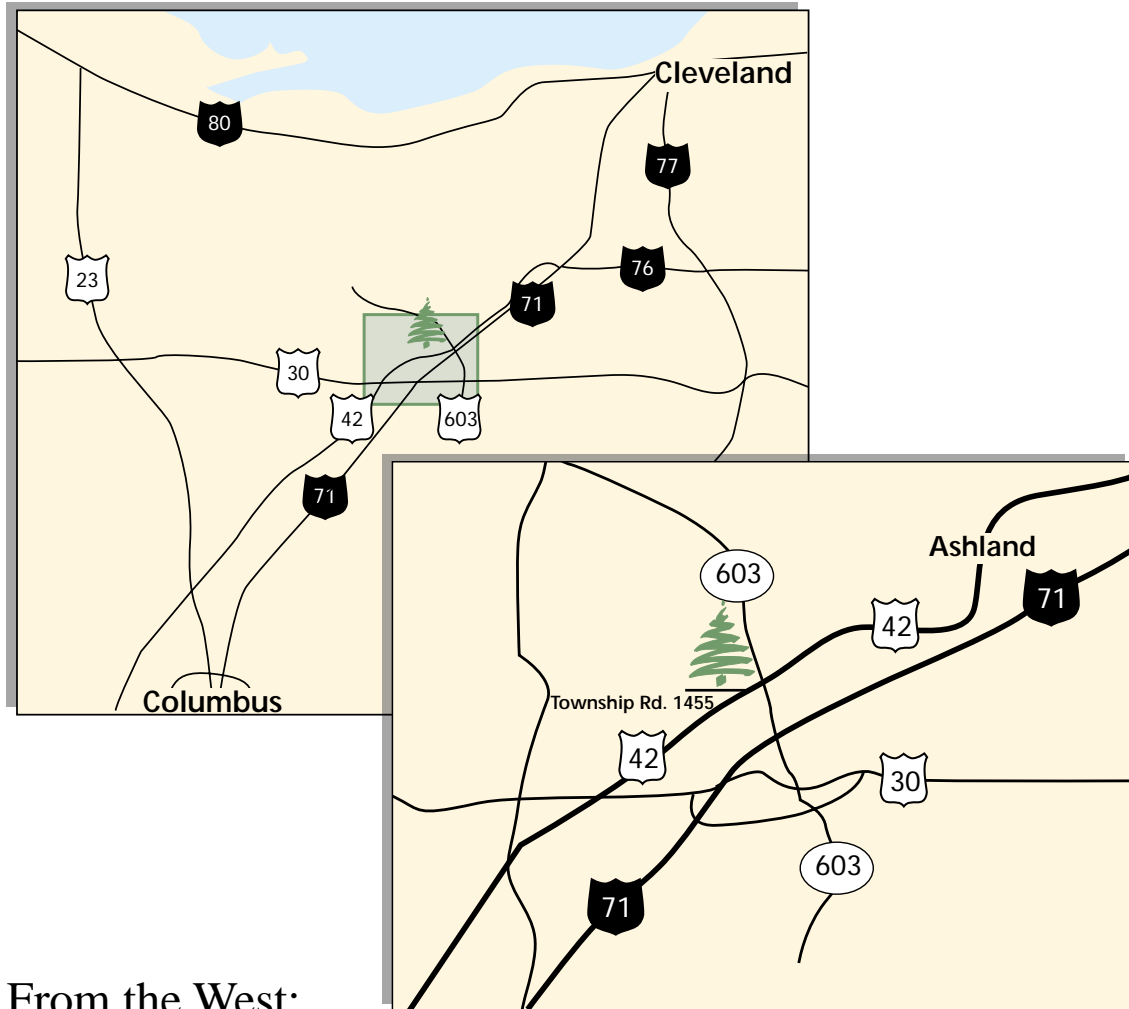

Sugargrove Tree Farm

Sugargrove Tree Farm
1619 Township Road 1455
Ashland OH 44805

(419) 282-5151

From the West:

Travel east on State Route 30 and take the Ashland exit (northeast) onto State Route 42.

Travel northeast on State Route 42 approximately 4 1/2 miles and turn west (left) on Township Road 1455. (Look for our sign at this intersection).

Travel for approximately 1 mile on Township Road 1455 to Sugargrove Tree Farm.